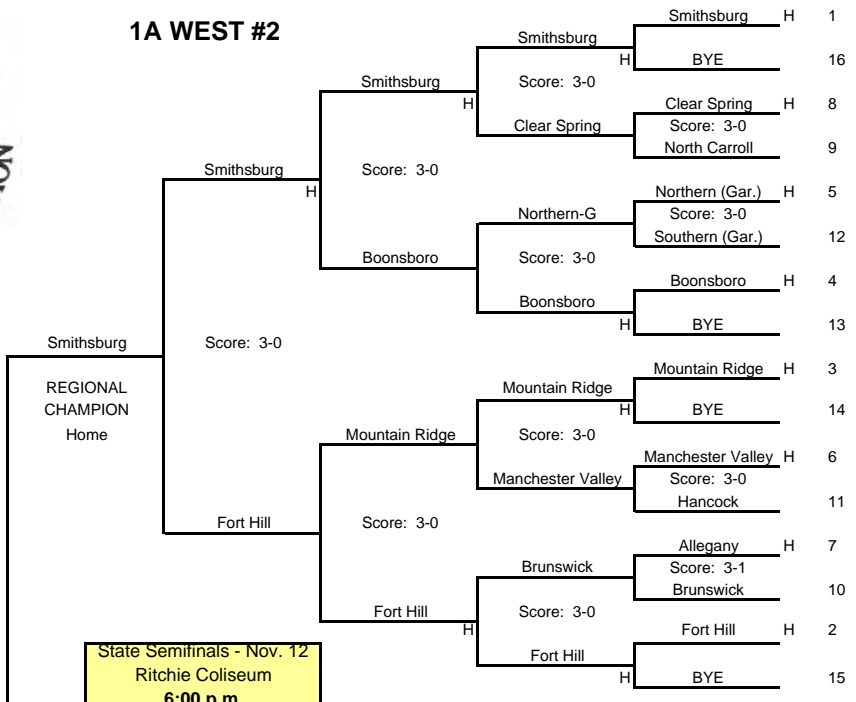

1A SOUTH #1

1A WEST #2

State Semifinals - Nov. 12
Ritchie Coliseum
8:00 p.m.

State Semifinals - Nov. 12
Ritchie Coliseum
6:00 p.m.

State Finalist
Perryville (13-7)

VS

1A EAST #4

1A NORTH #3

STATE CHAMPS!!
Smithsburg (17-3)
Score: 3-0 (25-10, 25-5, 25-4)

STATE FINALS
U. of Maryland
Ritchie Coliseum

Nov. 16, 2012

6:00 p.m.

2012 STATE TOURNAMENT
1A GIRLS
VOLLEYBALL

BUY STATE TICKETS Online @ <https://mpssaa.ticketleap.com>