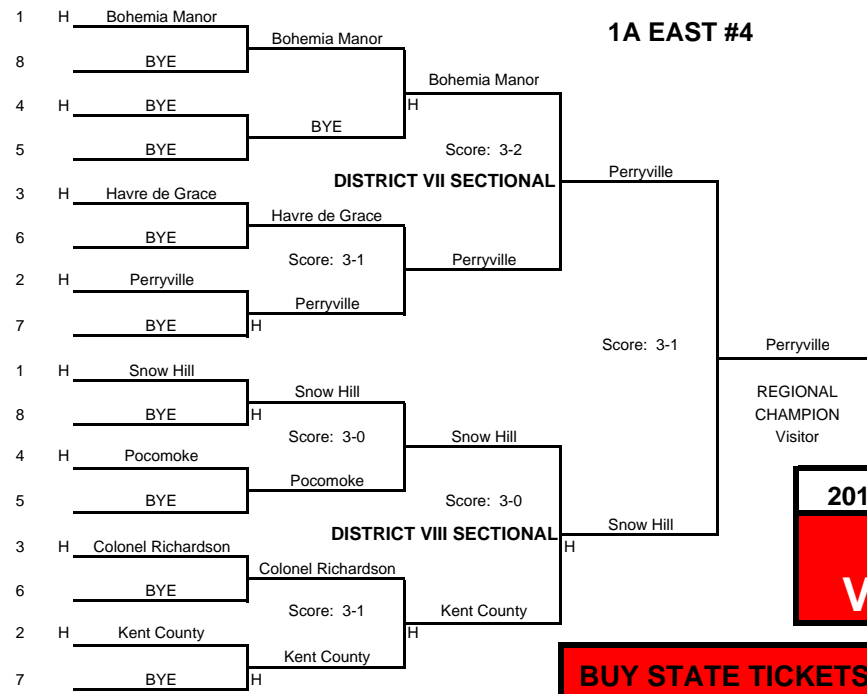

1A SOUTH #1

1A WEST #2

State Semifinals - Nov. 12
Ritchie Coliseum
8:00 p.m.

State Semifinals - Nov. 12
Ritchie Coliseum
6:00 p.m.

State Finalist
Perryville (13-7)

VS

1A EAST #4

1A NORTH #3

STATE CHAMPS!!
Smithsburg (17-3)
Score: 3-0 (25-10, 25-5, 25-4)

STATE FINALS
U. of Maryland
Ritchie Coliseum

Nov. 16, 2012

6:00 p.m.

2012 STATE TOURNAMENT
1A GIRLS
VOLLEYBALL

BUY STATE TICKETS Online @ <https://mpssaa.ticketleap.com>