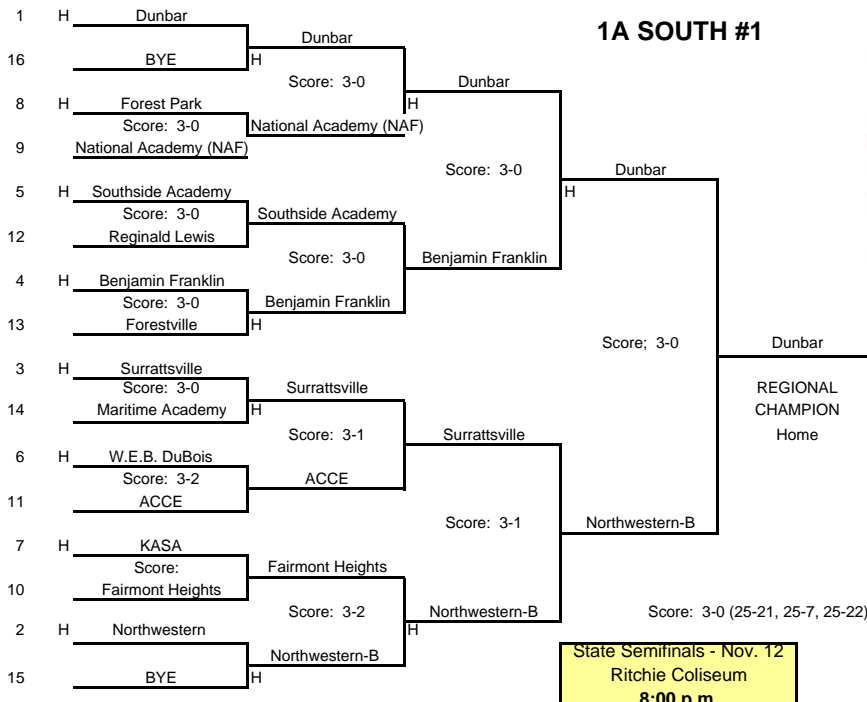

1A SOUTH #1

1A WEST #2

State Semifinals - Nov. 12
Ritchie Coliseum
8:00 p.m.

State Semifinals - Nov. 12
Ritchie Coliseum
6:00 p.m.

State Finalist
Perryville (13-7)

VS

1A EAST #4

1A NORTH #3

STATE CHAMPS!!
Smithsburg (17-3)
Score: 3-0 (25-10, 25-5, 25-4)

STATE FINALS
U. of Maryland
Ritchie Coliseum

Nov. 16, 2012

6:00 p.m.

2012 STATE TOURNAMENT
1A GIRLS
VOLLEYBALL

BUY STATE TICKETS Online @ <https://mpssaa.ticketleap.com>