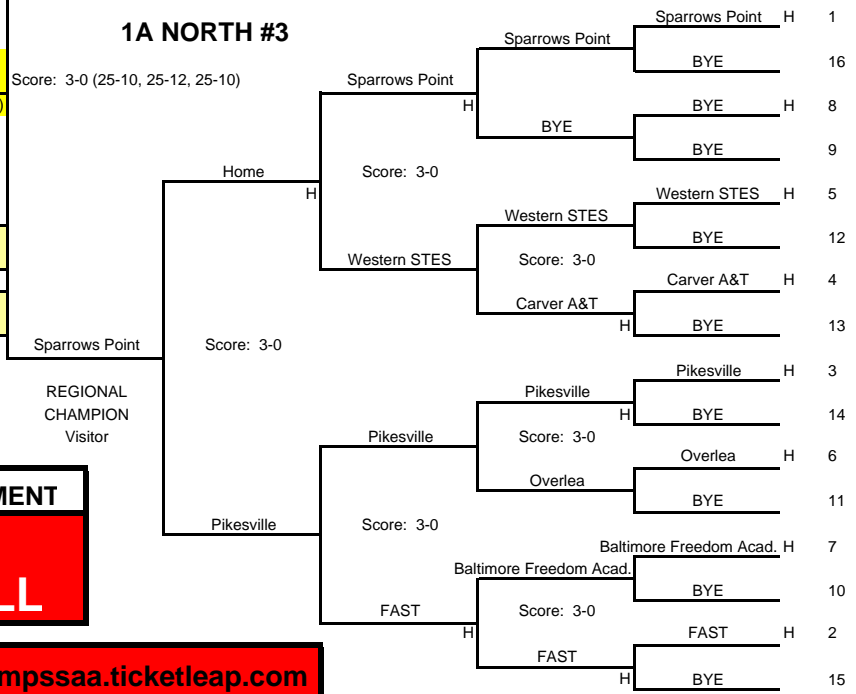

1A SOUTH #1

1A WEST #2

State Semifinals - Nov. 12
Ritchie Coliseum
8:00 p.m.

State Semifinals - Nov. 12
Ritchie Coliseum
6:00 p.m.

State Finalist
Perryville (13-7)

VS

1A EAST #4

1A NORTH #3

STATE CHAMPS!!
Smithsburg (17-3)
Score: 3-0 (25-10, 25-5, 25-4)

STATE FINALS
U. of Maryland
Ritchie Coliseum

Nov. 16, 2012

6:00 p.m.

2012 STATE TOURNAMENT
1A GIRLS
VOLLEYBALL

BUY STATE TICKETS Online @ <https://mpssaa.ticketleap.com>